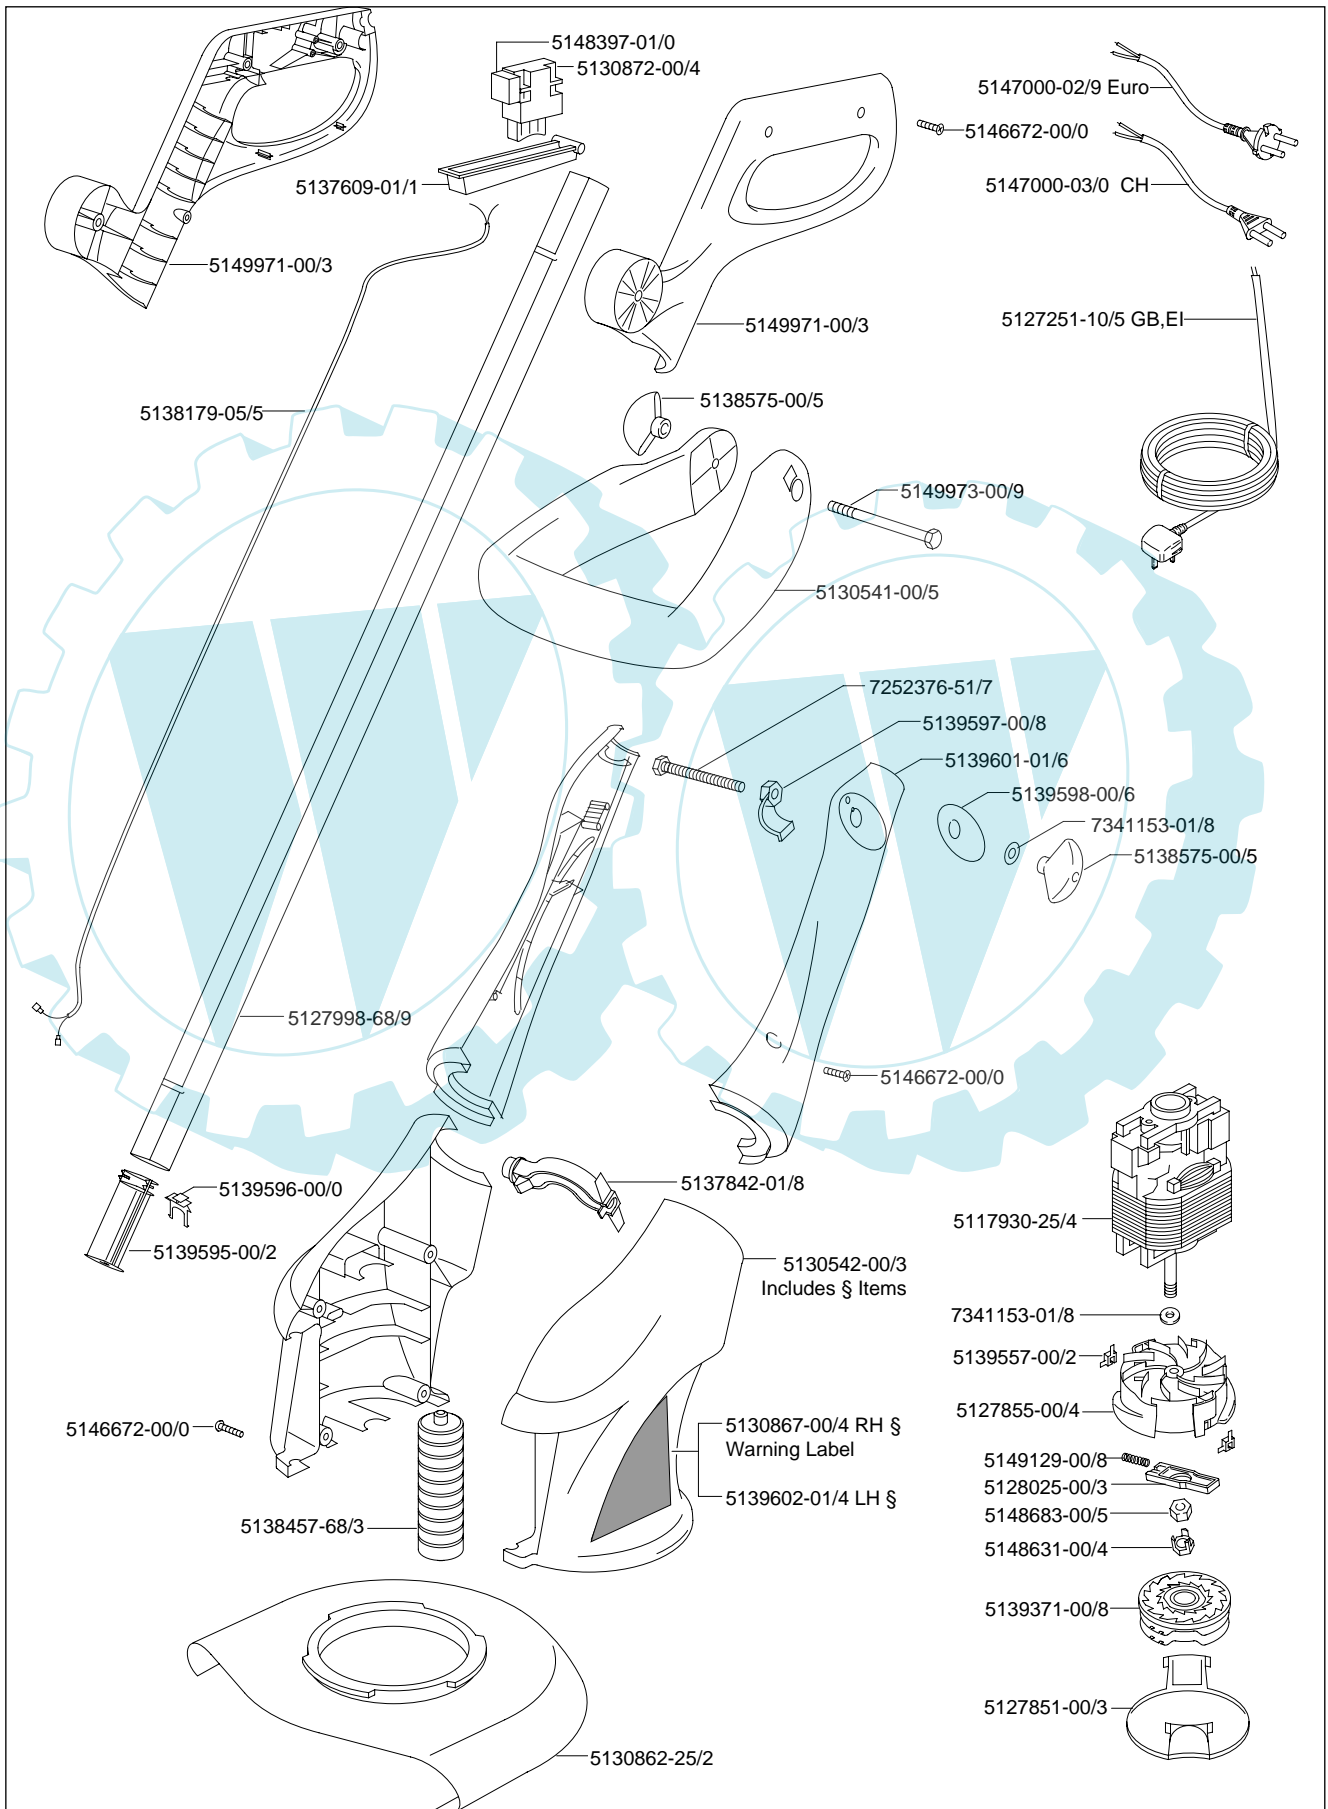

MODEL Multitrim 250DX

9648571-22
CH

9648571-25
GB,EI

9648571-67
E.Euro

9648571-86
W. Euro

ILLUSTRATED PARTS LIST

Multi-Trim 250 DX

Powerful, electric trimmer and lawn edger with "Unique" Double Line Autofeed cutting line system and extendable handle adjustment

- Simply convert from trim to edge by twisting the cutting head.
- Unique Double Line Autofeed cutting System.
- Extendable handle adjustment for a more comfortable operating position.
- Guide roller for accurate lawn edging.
- Ideal for trimming around those awkward garden areas.
- Adjustable steady handle for greater control.
- Protector guard for added safety.

Features

Cutting Width	25 cm
Motor Power	300 W
Line Length	10m (2 x 5 m)
Line Diameter	1.5 mm
Feed Mechanism	Double Autofeed
Edging Facility	Yes
Carton Dimensions	1140x220x130 mm
Weight (Unpacked)	2.2 Kg
Weight (Packed)	4.1 Kg