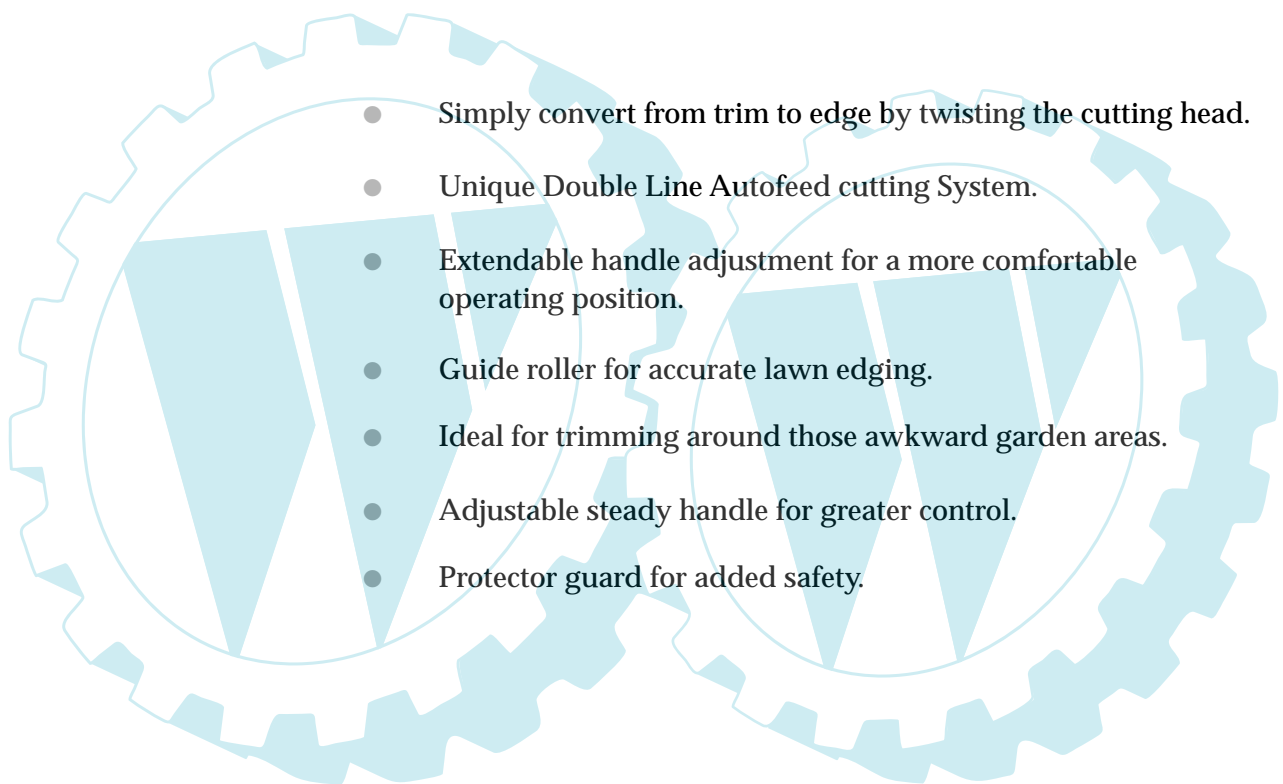

MODEL Multitrim 250DX

9648571-22
CH

9648571-25
GB,EI

9648571-67
E.Euro

9648571-86
W. Euro

ILLUSTRATED PARTS LIST

Multi-Trim 250 DX

Powerful, electric trimmer and lawn edger with "Unique" Double Line Autofeed cutting line system and extendable handle adjustment

- Simply convert from trim to edge by twisting the cutting head.
- Unique Double Line Autofeed cutting System.
- Extendable handle adjustment for a more comfortable operating position.
- Guide roller for accurate lawn edging.
- Ideal for trimming around those awkward garden areas.
- Adjustable steady handle for greater control.
- Protector guard for added safety.

Features

Cutting Width	25 cm
Motor Power	300 W
Line Length	10m (2 x 5 m)
Line Diameter	1.5 mm
Feed Mechanism	Double Autofeed
Edging Facility	Yes
Carton Dimensions	1140x220x130 mm
Weight (Unpacked)	2.2 Kg
Weight (Packed)	4.1 Kg